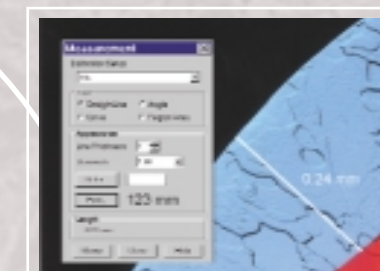

## EASE OF USE

Designed from the ground up for microscope use, INSIGHT makes taking pictures easy.

Pick Your technique

View In Real Time

Tweak The Live Image

Capture What You See

Write On The Image

Add a Calibration Mark