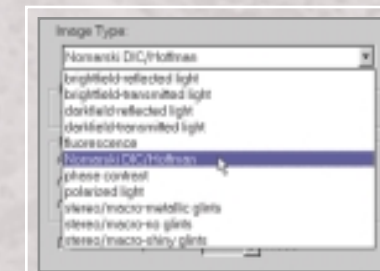

EASE OF USE

Designed from the ground up for microscope use, INSIGHT makes taking pictures easy.

Pick Your technique