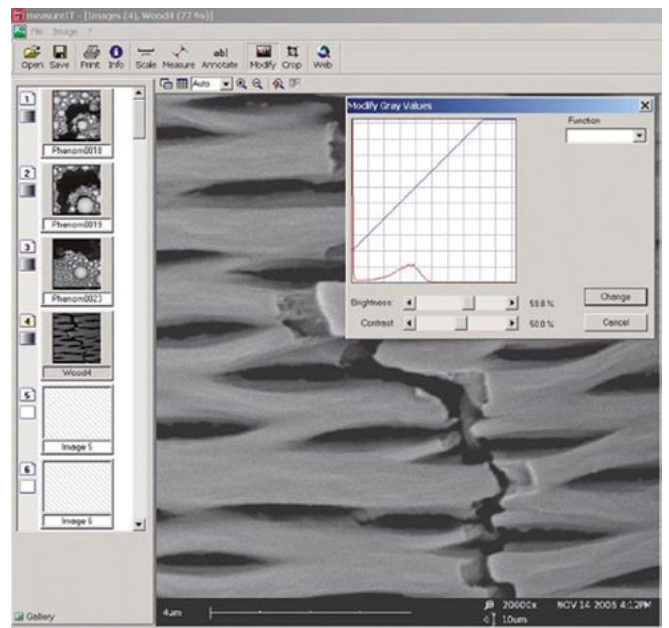

# Feature measurement with the Phenom™ using MeasureIT

Measuring of features is often required. The Phenom™ provides a dedicated software package for feature measuring off-line.

The Phenom™ provides quality images of micro scale structures up to a magnification of 24,000x. Images taken with the Phenom may be analyzed using a variety of software programs to provide measurement data. Calibration information for making measurements is provided by the Phenom both on the data bar and in the image files (file header) saved by the system. The Phenom data bar is the first measuring indication (see Figure 1), showing the Field of View (FOV) and the scale bar.

**PHENOM™** 

Figure 4. GUI showing the Image Information dialog box including a measurement on the screen.

Figure 5. GUI showing the Modify Gray Values dialog box.

For free downloading the MeasureIT software go to:  
[http://www.soft-imaging.net/en/5085\\_5448.htm](http://www.soft-imaging.net/en/5085_5448.htm)