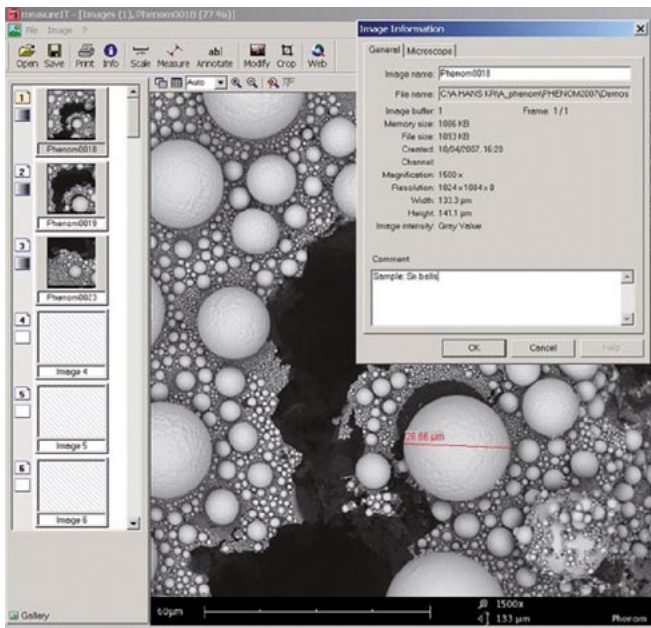

**PHENOM™** 

Figure 4. GUI showing the Image Information dialog box including a measurement on the screen.

Figure 5. GUI showing the Modify Gray Values dialog box.

For free downloading the MeasureIT software go to:  
[http://www.soft-imaging.net/en/5085\\_5448.htm](http://www.soft-imaging.net/en/5085_5448.htm)