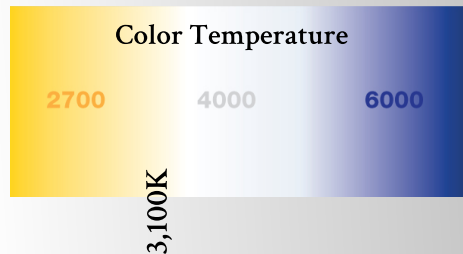

## Dual ANSER®

- Durable & resilient gooseneck
- Bright 6W LED output
- Smooth dimming
- Lightweight and portable
- Limited Lifetime Warranty

### ANSER SPECIFICATIONS

Light Output @ 12: 3,475LUX

Combined Wattage: 6W

CRI: 95 RA

Rated Life @ 12V: 60,000HR

## UV LED

- 365NM LED light output.
- Rotates white/UV.
- Custom UV nanometer by request.

[Click here for information](#)